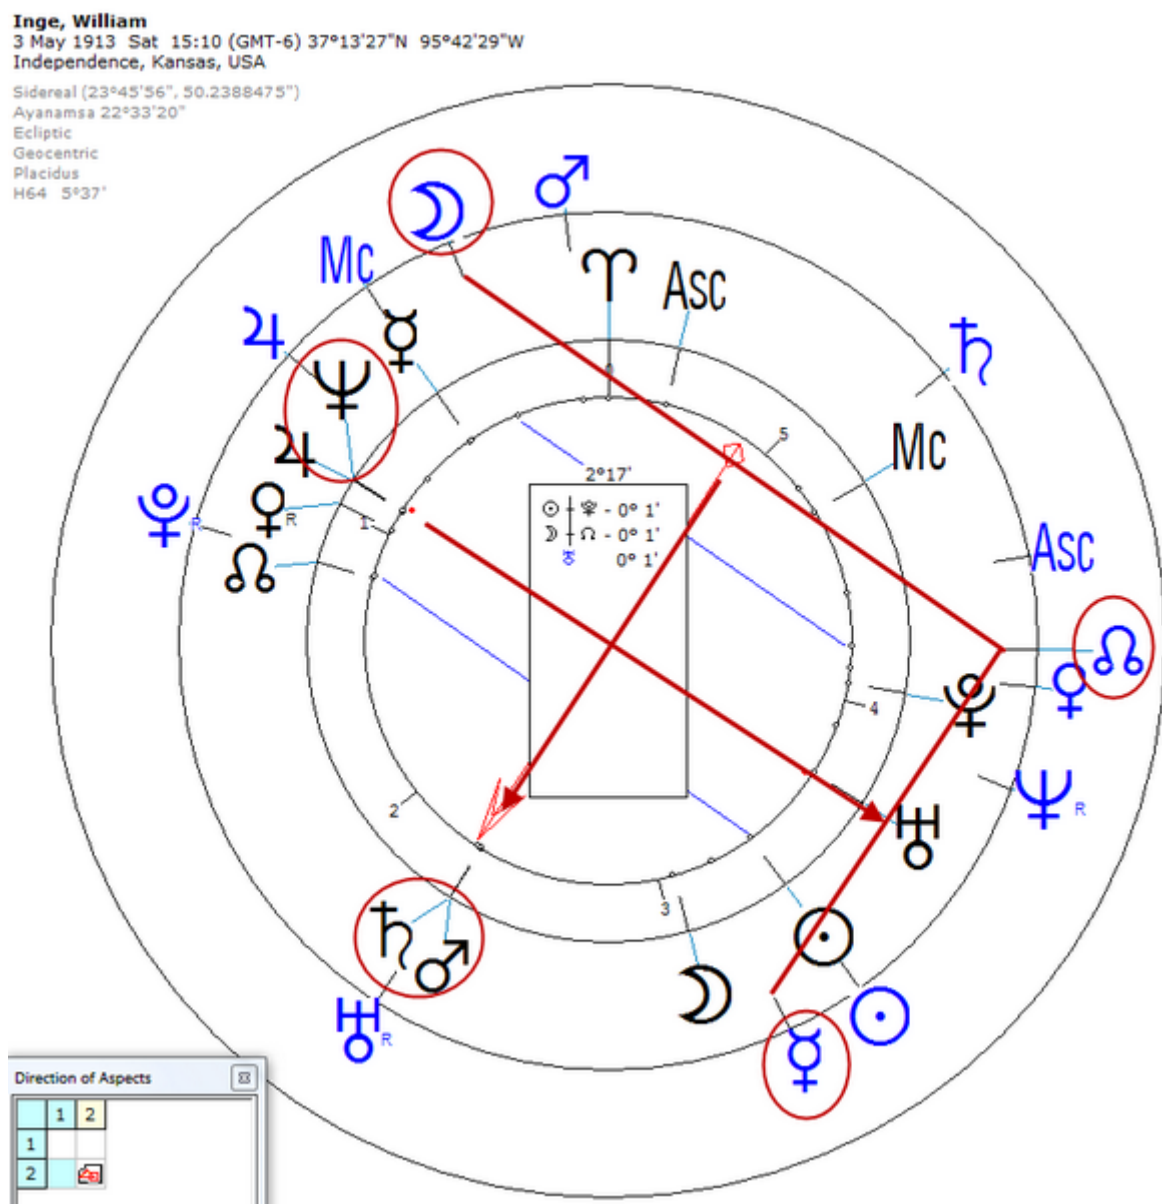

Inge, William

3 May 1913 at 15:10 (= 3:10 PM) Independence, Kansas, 37n13, 95w42
American writer, a playwright and novelist who won the Pulitzer Prize
5/04/1953.

<https://www.astro.com/astro-databank/Inge,_William>

Died 6/10/1973, Hollywood, apparently suicide by carbon monoxide poisoning.

Solar Return (Harmonic 64)

Solar ☽/♌ = Solar ♃/♌ = ♂_n/♄_n = ♃_n (poisoning)